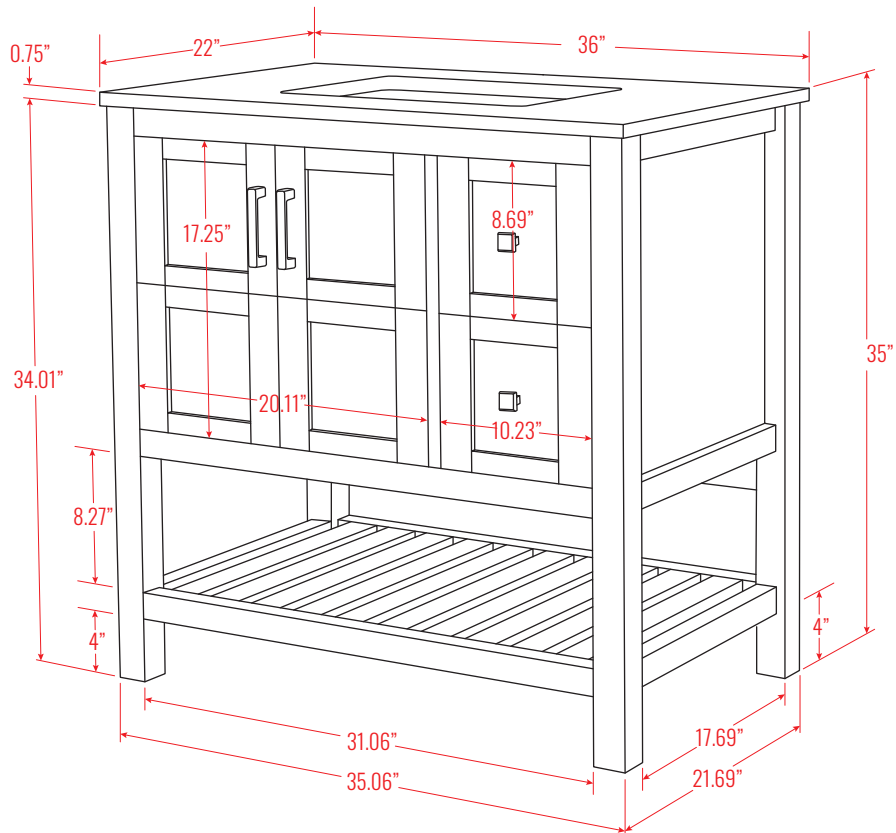

36" Single Sink Bathroom Vanity Set

Vanity Overall: 36" W x 22" L x 35" H
Cabinet: 35.06" W x 21.69" L x 34.25" H
Sink: 17.12" W x 12" L x 7" D

TOP

BACK