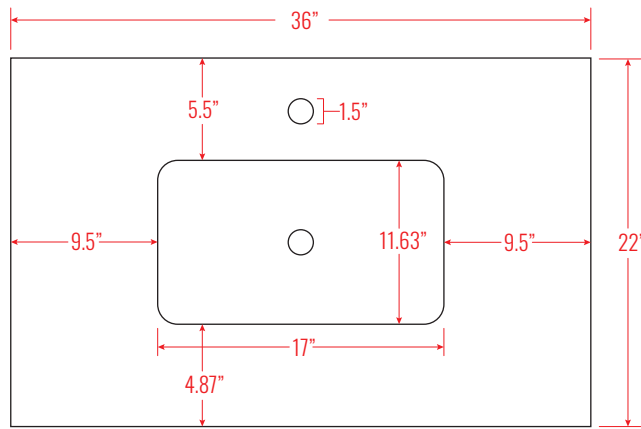

36" Single Sink Bathroom Vanity Set

Vanity Overall: 36" W x 22" L x 35" H
Cabinet: 35.06" W x 21.69" L x 34.25" H
Sink: 17.12" W x 12" L x 7" D

TOP

BACK